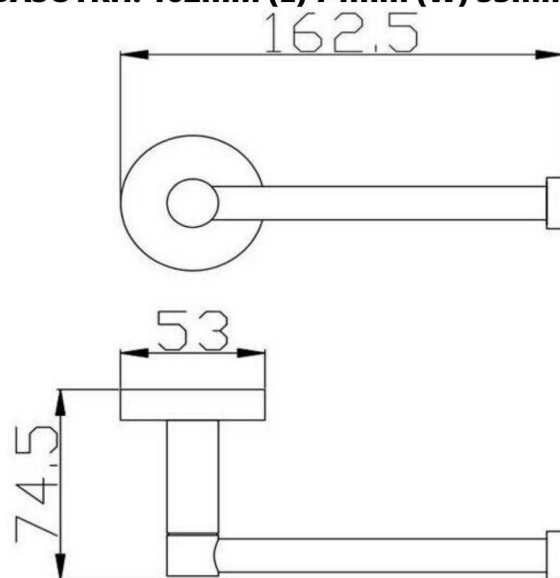

## BASOTRHBG : SOFIA - TOILET ROLL HOLDER BRUSHED GOLD

**BASOTRH: 162mm (L) 74mm (W) 53mm (H)**

### DIMENSION

Length: 162.5mm | Depth: 74.5mm