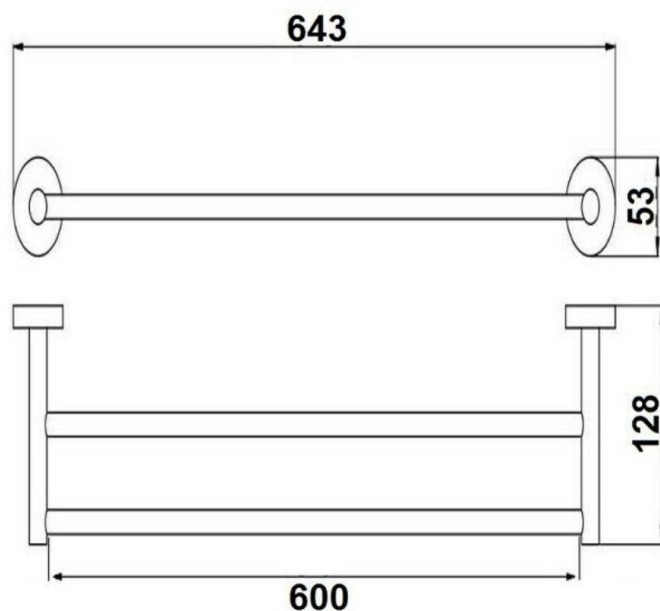

BASOTRD6: 645mm (L) 128mm (W) 53 (H)

DIMENSION

Length: 793mm | Depth: 128mm

DESCRIPTION

From the Sofia range comes this sophisticated brushed gold double towel rail. 600mm in length, it's the perfect size for a smaller bathroom whilst still allowing the user a good amount of space. The rail itself is made from sturdy brass with an excellent brushed gold finish that is long-lasting for the bathroom. Pair this practical, space-saving towel rail with matching bathroom tapware and accessories from our Sofia range to complete your contemporary style.

Made to be wall-mounted with an included fixing kit

It comes in a bold black & a clean chrome finish too if you are looking for something a little different

The nitty gritty stuff:

645mm long from edge to edge

53mm high x 128mm deep

595mm from each centre fixing point (+/- 5mm)

WARRANTY

1 Year Replacement Warranty

- Product replacement does not include installation or removal of the original product
- Check product for damage before installation - installing a damaged product voids warranty