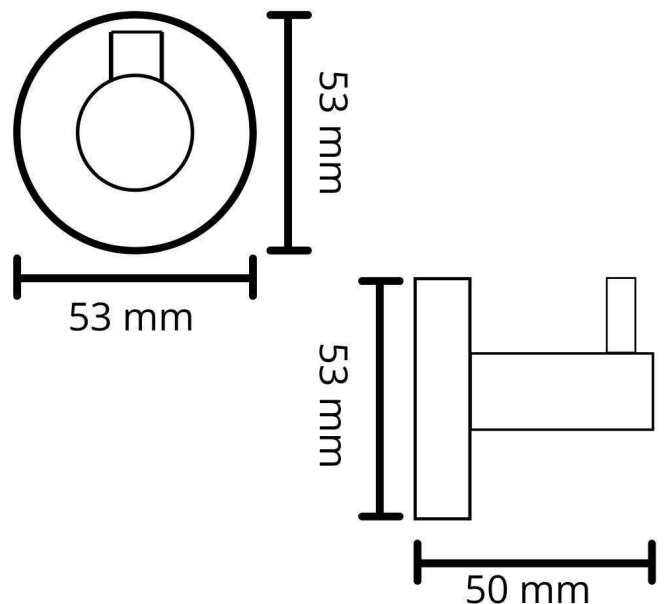

BASORHBG : SOFIA - SINGLE BRUSHED GOLD ROBE HOOK

BASORH : 53 mm (L) 50 mm (W) 53 mm (H)

DIMENSIONS

53mm length x 50mm depth

DESCRIPTION

- Brushed Gold robe hook
- Brushed Gold on brass construction
- Includes fixing kit