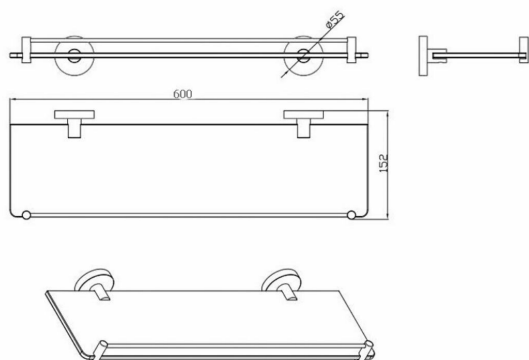

BASOGSB SOFIA - BLACK GLASS VANITY SHELF

BASOGS : 600mm x 152mm x 55mm

DESCRIPTION

- Contemporary black vanity shelf
- High quality brass construction
- Including fixing kit

WARRANTY

1 Year Replacement Warranty

- Product replacement does not include installation or removal of the original product
- Check product for damage before installation - installing a damaged product voids warranty

IMPORTANT NOTICE

- The dimensions of all ceramic products may vary from size guidelines due to material properties and the handmade manufacturing process.
- All pictures and drawings on this brochure are representational only, changes in the product may have occurred since time of print.
- All prices on this brochure and The Sink Warehouse website are subject to change without notice.