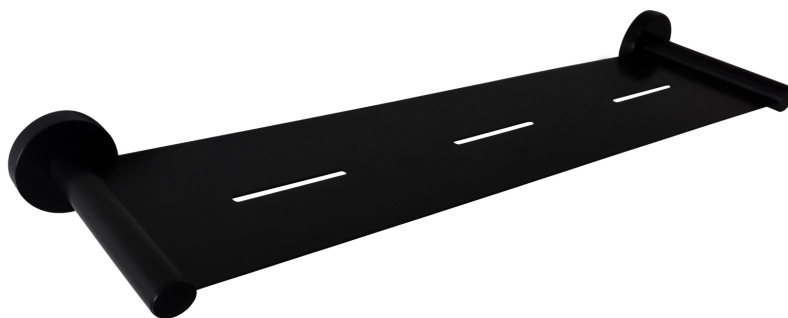

BASOGSB SOFIA - BLACK GLASS VANITY SHELF

BASOGS : 600mm x 152mm x 55mm

DESCRIPTION

- Contemporary black vanity shelf
- High quality brass construction
- Including fixing kit

WARRANTY

1 Year Replacement Warranty