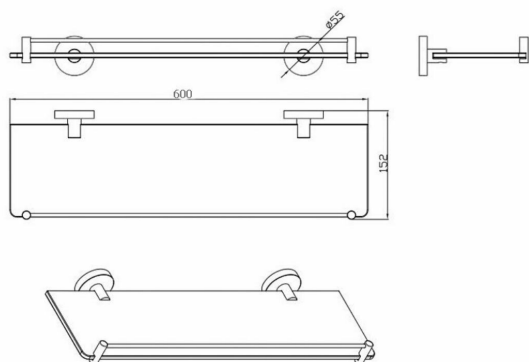

BASOGS SOFIA - CHROME GLASS VANITY SHELF

BASOGS : 600mm x 152mm x 55mm

DESCRIPTION

- Contemporary chrome vanity shelf
- High quality brass construction
- Including fixing kit

WARRANTY

1 Year Replacement Warranty

- Product replacement does not include installation or removal of the original product
- Check product for damage before installation - installing a damaged product voids warranty

IMPORTANT NOTICE

- The dimensions of all ceramic products may vary from size guidelines due to material properties and the handmade manufacturing process.
- All pictures and drawings on this brochure are representational only, changes in the product may have occurred since time of print.
- All prices on this brochure and The Sink Warehouse website are subject to change without notice.