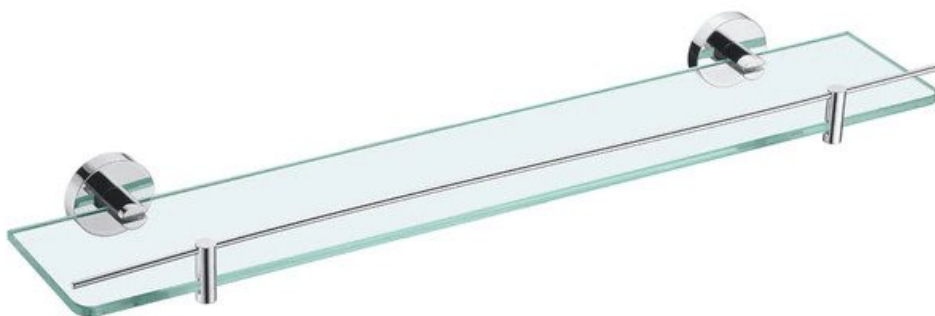

BASOGS SOFIA - CHROME GLASS VANITY SHELF

BASOGS : 600mm x 152mm x 55mm

DESCRIPTION

- Contemporary chrome vanity shelf
- High quality brass construction
- Including fixing kit

WARRANTY

1 Year Replacement Warranty