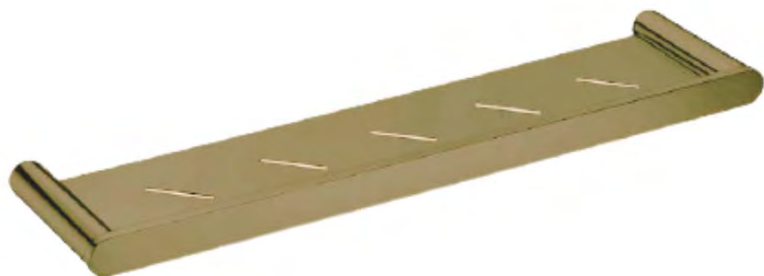

**BASAVSBG**

**SATURN - BRUSHED GOLD VANITY SHELF**

## DIMENSIONS

Length: 553mm | Width: 131mm | Height: 30mm

## DESCRIPTION

- The Saturn is a modern, round, brushed gold, vanity shelf
- 553mm long x 30mm high x 131mm deep
- It is constructed from solid brass and features a high quality brushed gold finish
- Wall mounted design - product includes a fixing kit
- Combine with other products from our Saturn bathroom range to help create a sleek, contemporary bathroom design