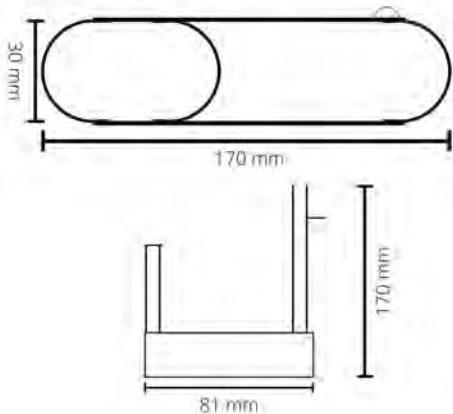

BASATRHBG SATURN - BRUSHED GOLD TOILET ROLL HOLDER

BASATRHB 170 mm (L) 81 mm (W) 30 mm (H)

DIMENSIONS

Length: 170mm | Width: 81mm | Height: 30mm

DESCRIPTION

The Saturn brushed gold toilet roll holder cleverly melds round and square to produce a stylish bathroom accessory that is incredibly popular. With a superior brushed gold finish, the Saturn wall mount toilet roll holder is out of this world!

170mm long x 30mm high x 81mm deep

Modern design a perfect Finishing touch for any bathroom, whether you are replacing, renovating or building It is made to last with a solid bras construction and featuring a high quality, brushed gold finish