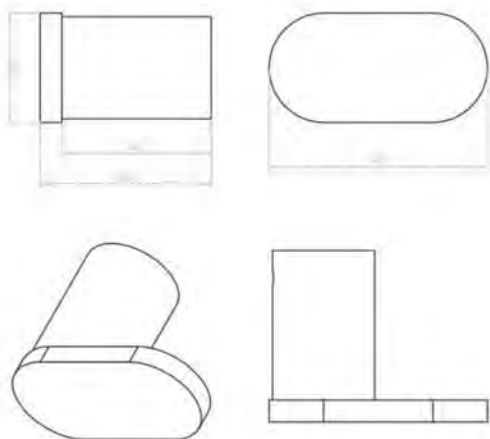

BASARHGB : 30 mm (L) 47 mm (W) 60 mm (H)

DIMENSIONS

Length: 30mm | Width: 47mm | Height: 60mm

DESCRIPTION

- From the 'out of this world' Saturn range of bathroom accessories comes this classy single robe hook which has been cleverly designed as a space saving towel hanger. With a solid brass structure, premium brushed gold finish, and wall mounted fixing, this round robe hook is sure to look good and save wall space in your bathroom, whether you are replacing, renovating or building.
- 30mm long x 60mm high x 47mm deep
- The Saturn is a modern, round, single bathroom robe hook
- It is constructed from solid brass and features a high quality finish
- Fixing kit included for simple wall mounting installation
- Combine with other products from our Saturn bathroom range to complete your modern bathroom style