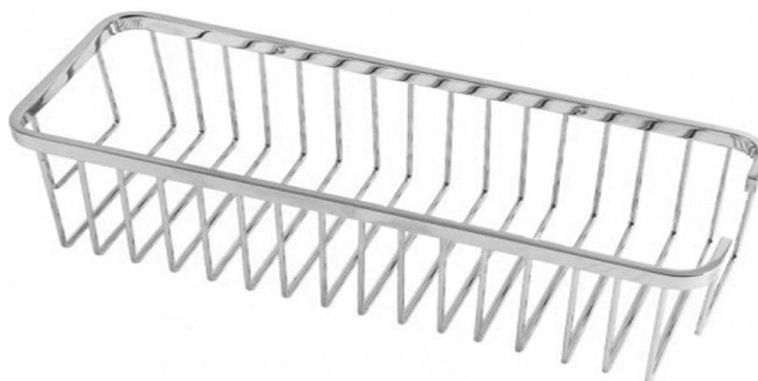

BAROMAB : ROMA - RECTANGULAR BASKET

DIMENSION

Length: 350mm | Depth: 125mm | Height: 70mm

DESCRIPTION

- Contemporary rectangular basket
- Includes fixing kit
- Chrome on brass construction

WARRANTY

1 Year Replacement Warranty