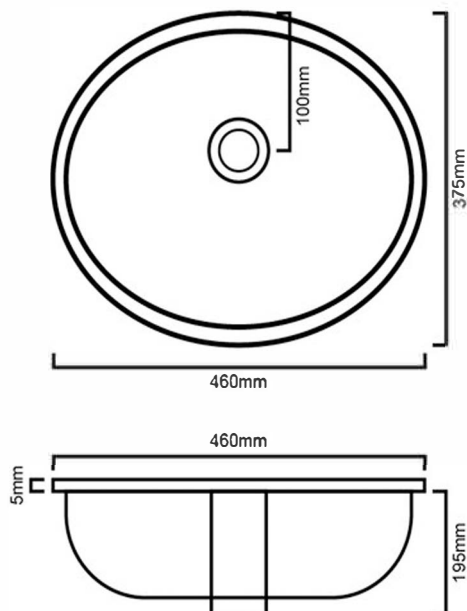

# BAQWIN: WIN - UNDERMOUNT BASIN

BAQWIN: 460mm x 375mm x 195mm

## DIMENSIONS

Length: 460mm | Width: 375mm | Depth: 195mm

## DESCRIPTION

- The Win is a contemporary undermount basin
- 465mm length x 380mm width x 195mm depth (+/-5mm tolerance)
- Constructed from vitreous china eramic
- With overflow
- 32mm waste outlet
- Tap and waste are not included in the price of the basin and need to purchased seperately

## IMPORTANT NOTICES

- The dimensions of all ceramic products may vary from size guidelines due to material properties and the handmade manufacturing process.
- It is strongly recommended that any cut-outs made to your bench top is made based on the individual product dimensions.
- All pictures and drawings on this brochure are representational only, changes in the product may have occurred since time of print.
- All prices on this brochure and The Sink Warehouse website are subject to change without notice.