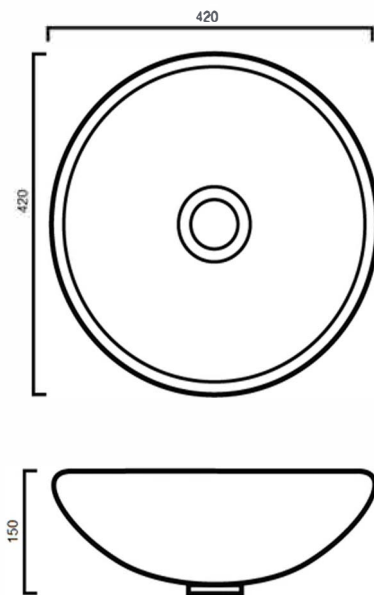

BAQVWG: FROSTED WHITE VESSEL- ABOVE COUNTER BASIN

BAQVWG: 420mm x 420mm x 150mm

DIMENSIONS

Length: 420mm | Width: 420mm | Depth: 150mm

DESCRIPTION

- The Frosted Vessel is a glass above counter basin
- 420mm long x 420mm wide x 150mm deep
- Constructed from glass
- No overflow
- 32mm waste outlet
- Mounting ring is an optional extra
- Tap and waste are not included in the price of the basin and need to be purchased separately

IMPORTANT NOTICE

- It is strongly recommended that any cut-outs made to your bench top is made based on the individual product dimensions.
- All pictures and drawings on this brochure are representational only, changes in the product may have occurred since time of print.
- All prices on this brochure and The Sink Warehouse website are subject to change without notice.