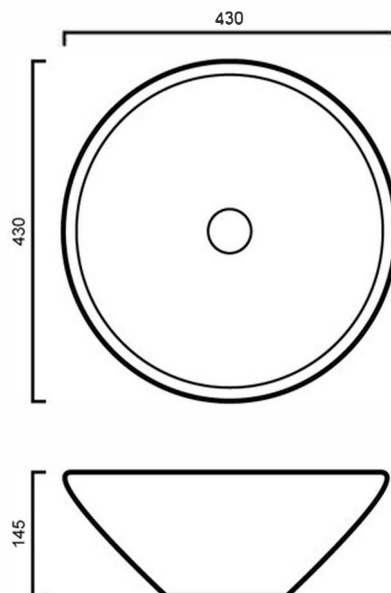

# BAQVIPER: VIPER - ABOVE COUNTER BASIN

**BAQVIPER: 430mm x 430mm x 145mm**

## DIMENSIONS

Length: 430mm | Width: 430mm | Depth: 145mm

## DESCRIPTION

- The Viper is a contemporary round above counter basin
- 430mm long x 430mm wide x 145mm deep (+/- 5mm tolerance)
- Constructed from vitreous china ceramic
- No overflow
- 32mm waste outlet
- Tap and waste are not included in the price of the basin and need to be purchased seperately

## IMPORTANT NOTICE

- The dimensions of all ceramic products may vary from size guidelines due to material properties and the handmade manufacturing process.
- It is strongly recommended that any cut-outs made to your bench top is made based on the individual product dimensions.
- All pictures and drawings on this brochure are representational only, changes in the product may have occurred since time of print.
- All prices on this brochure and The Sink Warehouse website are subject to change without notice.