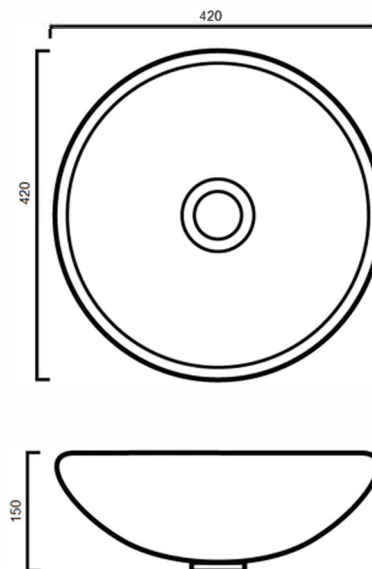

BAQVGG: GREEN VESSEL - ABOVE COUNTER BASIN

BAQVGG: 420mm x 420mm x 150mm

DIMENSIONS

Length: 420mm | Width: 420mm | Depth: 150mm

DESCRIPTION

- The Green Vessel is a glass above counter basin
- 420mm long x 420mm wide x 150mm deep
- Constructed from glass
- No overflow
- 32mm waste outlet
- Mounting ring is an optional extra
- Tap and waste are not included in the price of the basin and need to be purchased separately

IMPORTANT NOTICE

- It is strongly recommended that any cut-outs made to your bench top is made based on the individual product dimensions.
- All pictures and drawings on this brochure are representational only, changes in the product may have occurred since time of print.
- All prices on this brochure and The Sink Warehouse website are subject to change without notice.