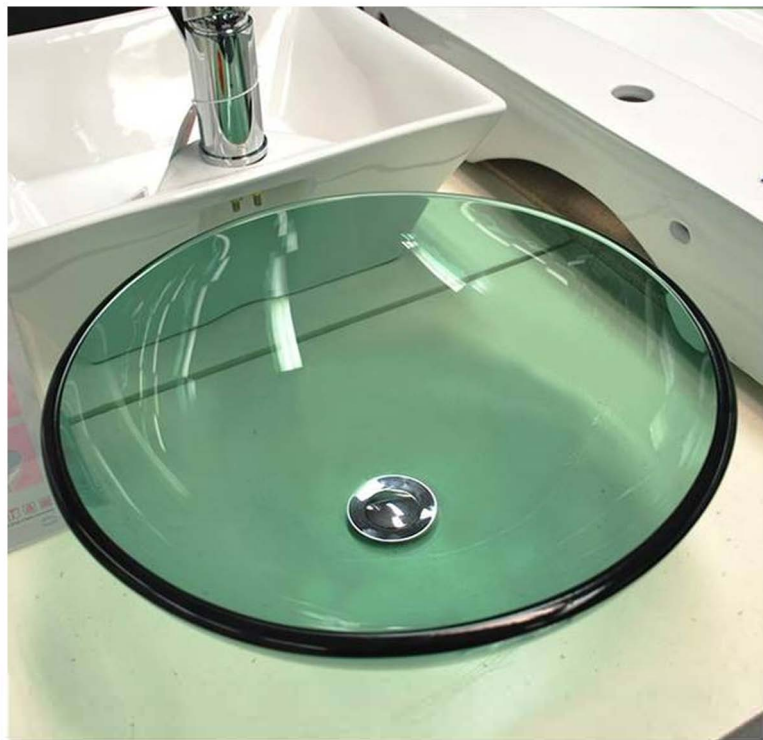

BAQVGG: GREEN VESSEL - ABOVE COUNTER BASIN

BAQVGG: 420mm x 420mm x 150mm

DIMENSIONS

Length: 420mm | Width: 420mm | Depth: 150mm

DESCRIPTION

- The Green Vessel is a glass above counter basin
- 420mm long x 420mm wide x 150mm deep
- Constructed from glass
- No overflow
- 32mm waste outlet
- Mounting ring is an optional extra
- Tap and waste are not included in the price of the basin and need to be purchased separately