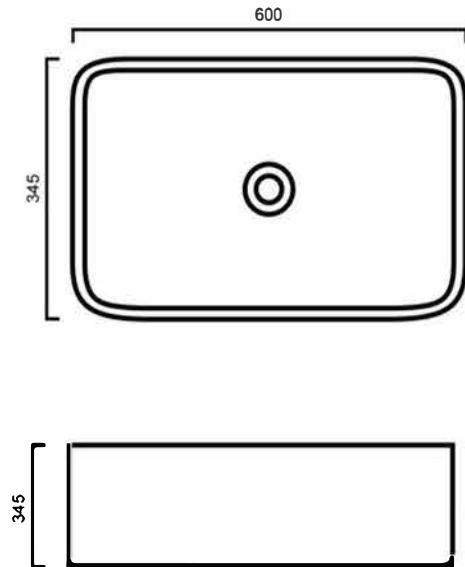

BAQVENICEMB: VENICE - MATTE BLACK ABOVE COUNTER BASIN

BAQVENICE: 600mm x 345mm x 105mm

DIMENSIONS

Length: 600mm | Width: 345mm | Depth: 105mm

DESCRIPTION

- The Venice is a contemporary rectangle above counter basin
- 600mm length x 345mm width x 105mm depth (+/-5mm tolerance)
- Constructed from vitreous china ceramic
- No overflow
- 32mm waste outlet
- Tap and waste not are included in the price of the basin and need to be purchased seperately

IMPORTANT NOTICE

- The dimensions of all ceramic products may vary from size guidelines due to material properties and the handmade manufacturing process.
- It is strongly recommended that any cut-outs made to your bench top is made based on the individual product dimensions.
- All pictures and drawings on this brochure are representational only, changes in the product may have occurred since time of print.
- All prices on this brochure and The Sink Warehouse website are subject to change without notice.