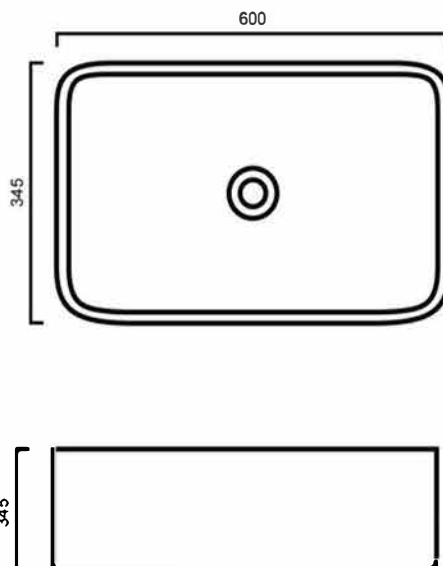

# BAQVENICE: VENICE - WHITE ABOVE COUNTER BASIN

BAQVENICE: 600mm x 345mm x 105mm

## DIMENSIONS

Length: 600mm | Width: 345mm | Depth: 105mm

## DESCRIPTION

- The Venice is a contemporary rectangle above counter basin
- 600mm length x 345mm width x 105mm depth (+/-5mm tolerance)
- Constructed from vitreous china ceramic
- No overflow
- 32mm waste outlet
- Tap and waste not are included in the price of the basin and need to be purchased seperately

## IMPORTANT NOTICE

- The dimensions of all ceramic products may vary from size guidelines due to material properties and the handmade manufacturing process.
- It is strongly recommended that any cut-outs made to your bench top is made based on the individual product dimensions.
- All pictures and drawings on this brochure are representational only, changes in the product may have occurred since time of print.
- All prices on this brochure and The Sink Warehouse website are subject to change without notice.