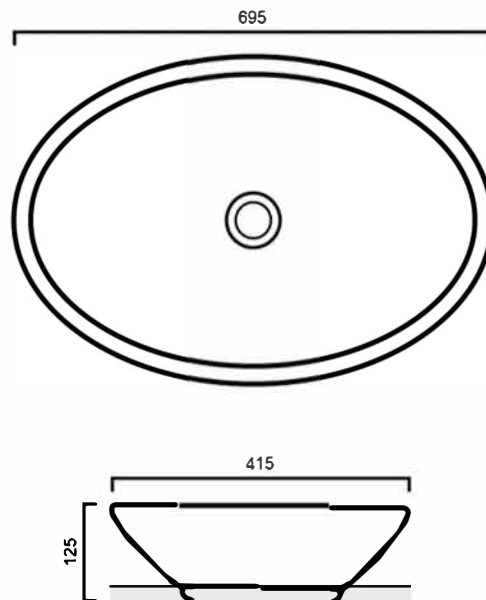

BAQVELLA: VELLA - ABOVE COUNTER BASIN

BAQVELLA: 695mm x 415mm x 125mm

DIMENSIONS

Length: 695mm | Width: 415mm | Depth: 125mm

DESCRIPTION

- The Vella is a contemporary oval above counter basin
- 695mm length x 415mm width x 125mm depth (+/-5mm tolerance)
- Constructed from vitreous china ceramic
- No overflow
- 32mm waste outlet
- Tap and waste are not included in the price of the basin and need to be purchased seperately

IMPORTANT NOTICE

- The dimensions of all ceramic products may vary from size guidelines due to material properties and the handmade manufacturing process.
- It is strongly recommended that any cut-outs made to your bench top is made based on the individual product dimensions.
- All pictures and drawings on this brochure are representational only, changes in the product may have occurred since time of print.
- All prices on this brochure and The Sink Warehouse website are subject to change without notice.