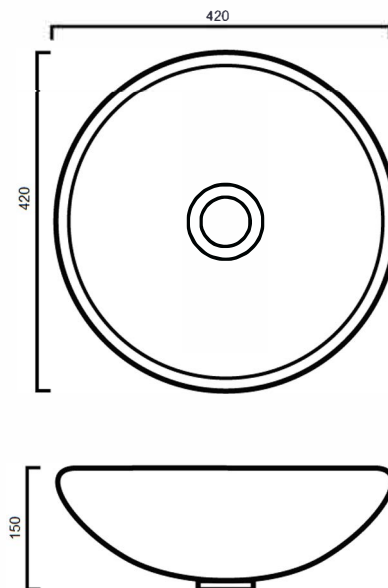

# BAQVCG: CLEAR VESSEL - ABOVE COUNTER BASIN

BAQVCG: 420mm x 420mm x 150mm

## DIMENSIONS

Length: 420mm | Width: 420mm | Depth: 150mm

## DESCRIPTION

- The Clear Vessel is a glass above counter basin
- 420mm long x 420mm wide x 150mm deep
- Constructed from glass
- No overflow
- 32mm waste outlet
- Mounting ring is an optional extra
- Tap and waste are not included in the price of the basin and need to be purchased separately