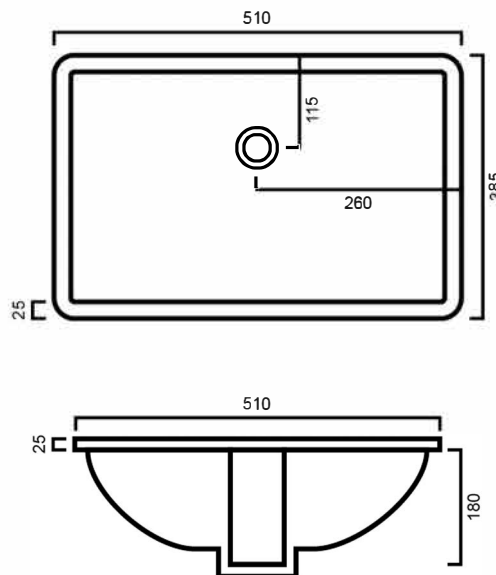

BAQTRACE: TRACE - UNDERMOUNT BASIN

BAQTRACE: 510mm x 385mm x 180mm

DIMENSIONS

Length: 510mm | Width: 385mm | Depth: 180mm

DESCRIPTION

- The Trace is a contemporary square undermount basin
- 510mm long x 385mm wide x 180mm deep (+/-5mm tolerance)
- Constructed from vitreous china ceramic
- With overflow
- 32mm waste outlet
- Tap and waste are not included in the price of the basin and need to be purchased seperately

IMPORTANT NOTICES

- The dimensions of all ceramic products may vary from size guidelines due to material properties and the handmade manufacturing process.
- It is strongly recommended that any cut-outs made to your bench top is made based on the individual product dimensions.
- All pictures and drawings on this brochure are representational only, changes in the product may have occurred since time of print.
- All prices on this brochure and The Sink Warehouse website are subject to change without notice.