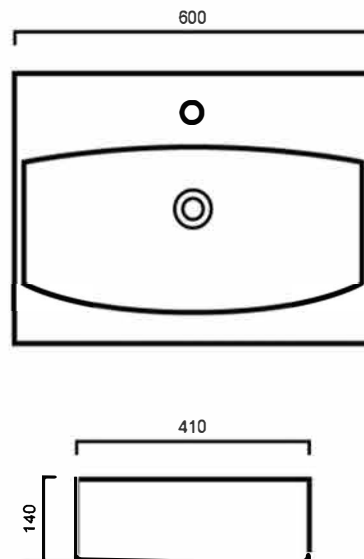

BAQTIDE: TIDE - WALL HUNG BASIN

BAQTIDE: 600mm x 410mm x 140mm

DIMENSIONS

Length: 600mm | Width: 410mm | Deep: 140mm

DESCRIPTION

- The Tide is a contemporary wall hung basin
- 600mm long x 410mm wide x 140mm deep (+/-5mm tolerance)
- Constructed from vitreous china ceramic
- One tap hole
- No overflow
- 32mm waste outlet
- Tap and waste are not included in the price of the basin and need to be purchased separately

IMPORTANT NOTICES

- The dimensions of all ceramic products may vary from size guidelines due to material properties and the handmade manufacturing process.
- It is strongly recommended that any cut-outs made to your bench top is made based on the individual product dimensions.
- All pictures and drawings on this brochure are representational only, changes in the product may have occurred since time of print.
- All prices on this brochure and The Sink Warehouse website are subject to change without notice.