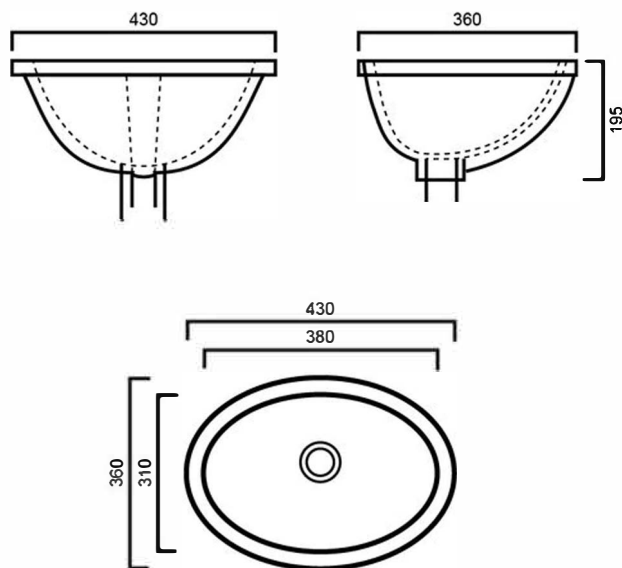

BAQSTYLE: STYLE - UNDERMOUNT BASIN

BAQSTYLE: 430mm x 360mm x 195mm

DIMENSIONS

Length: 430mm | Width: 360mm | Depth: 195mm

DESCRIPTION

- The Style is a contemporary round undermount basin
- 430mm long x 360mm wide x 195mm deep (+/- 5mm tolerance)
- Constructed from vitreous china ceramic
- With overflow
- 32mm waste outlet
- Tap and waste are not included in the price of the basin and need to be purchased seperately

IMPORTANT NOTICES

- The dimensions of all ceramic products may vary from size guidelines due to material properties and the handmade manufacturing process.
- It is strongly recommended that any cut-outs made to your bench top is made based on the individual product dimensions.
- All pictures and drawings on this brochure are representational only, changes in the product may have occurred since time of print.
- All prices on this brochure and The Sink Warehouse website are subject to change without notice.