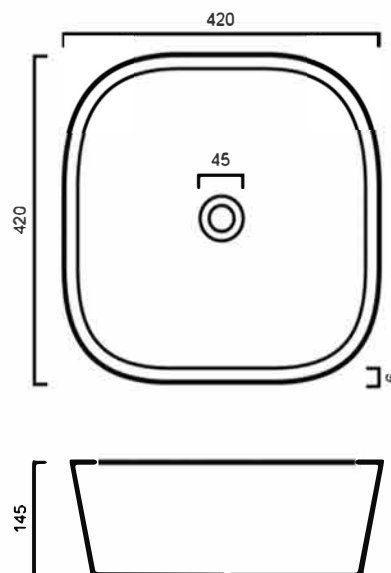

# BAQSPA: SPA - ABOVE COUNTER BASIN

BAQSPA: 420mm x 420mm x 145mm

## DIMENSIONS

Length: 420mm | Width: 420mm | Depth: 145mm

## DESCRIPTION

- The Spa is a contemporary round above counter basin
- 420mm length x 420mm width x 145mm depth (+/-5mm tolerance)
- Constructed from vitreous china ceramic
- No overflow
- 32mm waste outlet
- Tap and waste are not included in the price of the basin and need to be purchased seperately

## IMPORTANT NOTICE

- The dimensions of all ceramic products may vary from size guidelines due to material properties and the handmade manufacturing process.
- It is strongly recommended that any cut-outs made to your bench top is made based on the individual product dimensions.
- All pictures and drawings on this brochure are representational only, changes in the product may have occurred since time of print.
- All prices on this brochure and The Sink Warehouse website are subject to change without notice.