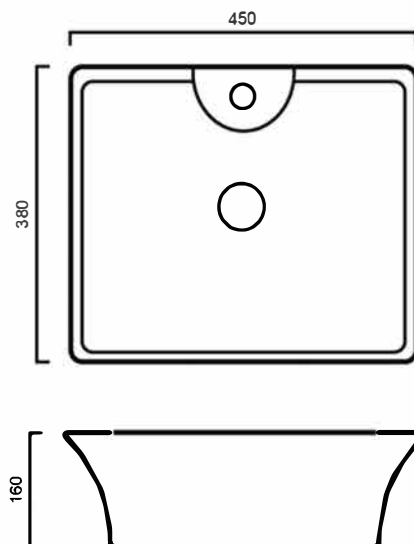

BAQSIERRA: SIERRA - ABOVE COUNTER BASIN

BAQSIERRA: 450mm x 380mm x 160mm

DIMENSIONS

Length: 450mm | Width: 380mm | Depth: 160mm

DESCRIPTION

- The Sara is a contemporary square above counter basin
- 450mm length x 380mm width x 160mm depth (+/- 5mm tolerance)
- Constructed from vitreous china ceramic
- One tap hole - Please note : tap base not to be larger than 50mm
- With overflow
- 32mm waste outlet
- Tap and waste are not included in the price of the basin and need to be purchased separately

IMPORTANT NOTICE

- The dimensions of all ceramic products may vary from size guidelines due to material properties and the handmade manufacturing process.
- It is strongly recommended that any cut-outs made to your bench top is made based on the individual product dimensions.
- All pictures and drawings on this brochure are representational only, changes in the product may have occurred since time of print.
- All prices on this brochure and The Sink Warehouse website are subject to change without notice.