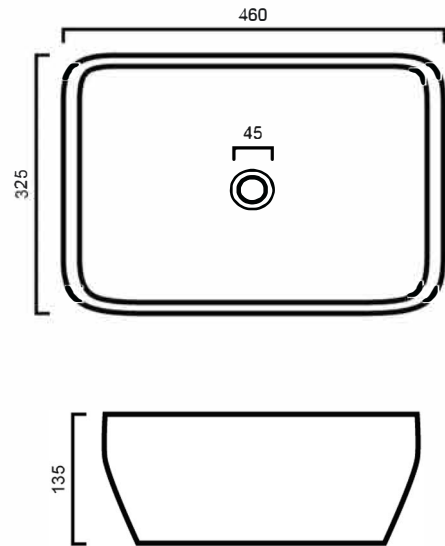

# BAQSAUNAMW: SAUNA - MATTE WHITE ABOVE COUNTER BASIN

**BAQSAUNABW: 460mm x 325mm x 135mm**

## DIMENSIONS

Length: 460mm | Width: 325mm | Depth: 135mm

## DESCRIPTION

- The Sauna is a matte white, rectangular, above counter basin
- 460mm length x 325mm width x 135mm depth (+/- 5mm tolerance)
- Constructed from vitreous china ceramic
- No overflow
- 32mm waste outlet
- The tap and waste are not included in the price of the basin and need to be purchased separately

## IMPORTANT NOTICE

- The dimensions of all ceramic products may vary from size guidelines due to material properties and the handmade manufacturing process.
- It is strongly recommended that any cut-outs made to your bench top is made based on the individual product dimensions.
- All pictures and drawings on this brochure are representational only, changes in the product may have occurred since time of print.
- All prices on this brochure and The Sink Warehouse website are subject to change without notice.