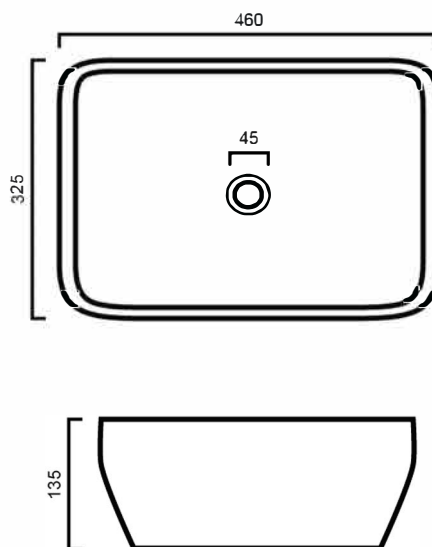

BAQSAUNA: SAUNA - ABOVE COUNTER BASIN

BAQSAUNA: 460mm x 325mm x 135mm

DIMENSIONS

Length: 460mm | Width: 325mm | Depth: 135mm

DESCRIPTION

- The Sauna is a white, rectangular, above counter basin
- 460mm length x 325mm width x 135mm depth (+/- 5mm tolerance)
- Constructed from vitreous china ceramic
- No overflow
- 32mm waste outlet
- The tap and waste are not included in the price of the basin and need to be purchased seperately

IMPORTANT NOTICE

- The dimensions of all ceramic products may vary from size guidelines due to material properties and the handmade manufacturing process.
- It is strongly recommended that any cut-outs made to your bench top is made based on the individual product dimensions.
- All pictures and drawings on this brochure are representational only, changes in the product may have occurred since time of print.
- All prices on this brochure and The Sink Warehouse website are subject to change without notice.