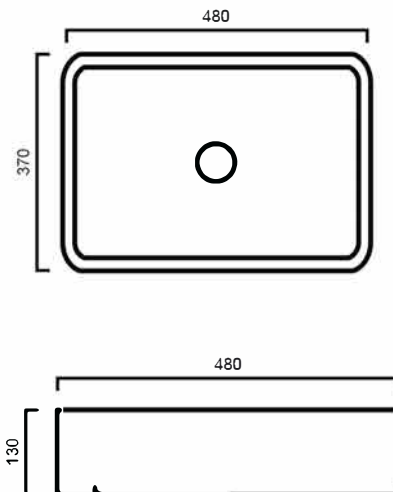

# BAQSARA: SARA - ABOVE COUNTER BASIN

**BAQSARA: 480mm x 370mm x 130mm**

## DIMENSIONS

Length: 480mm | Width: 370mm | Depth: 130mm

## DESCRIPTION

- Above counter black basin
- 480mm length x 370mm width x 130mm depth (+/- 5mm tolerance)
- Constructed from vitreous china ceramic
- No overflow
- 32mm waste outlet
- Tap and waste are not included in the price of the basin and need to be purchased seperately

## IMPORTANT NOTICE

- The dimensions of all ceramic products may vary from size guidelines due to material properties and the handmade manufacturing process.
- It is strongly recommended that any cut-outs made to your bench top is made based on the individual product dimensions.
- All pictures and drawings on this brochure are representational only, changes in the product may have occurred since time of print.
- All prices on this brochure and The Sink Warehouse website are subject to change without notice.