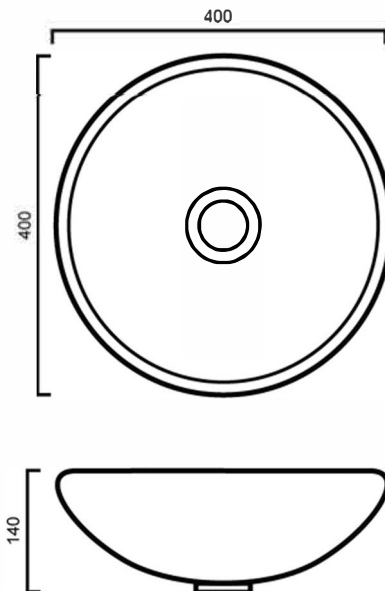

# BAQROQUEFORT: ROQUEFORT - ABOVE COUNTER BASIN

**BAQROQUEFORT: 400mm x 400mm x 140mm**

## DIMENSIONS

Length: 400mm | Width: 400mm | Depth: 140mm

## DESCRIPTION

- The Roquefort is a contemporary round above counter basin
- 400mm length x 400mm width x 140mm depth (+/- 5mm tolerance)
- Constructed from vitreous china ceramic
- No overflow
- 32mm waste outlet
- Tape and waste are not included in the price of the basin and need to be purchased separately

## IMPORTANT NOTICE

- The dimensions of all ceramic products may vary from size guidelines due to material properties and the handmade manufacturing process.
- It is strongly recommended that any cut-outs made to your bench top is made based on the individual product dimensions.
- All pictures and drawings on this brochure are representational only, changes in the product may have occurred since time of print.
- All prices on this brochure and The Sink Warehouse website are subject to change without notice.