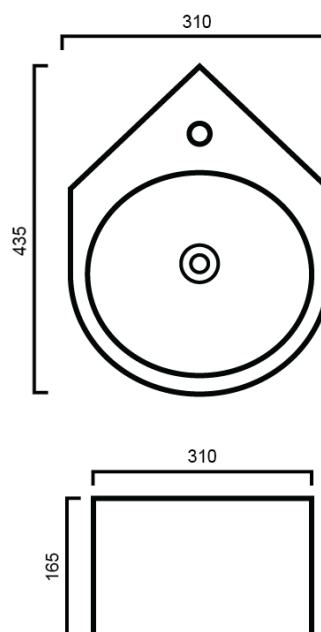

BAQRONDO: RONDO - WALL HUNG BASIN

BAQRONDO: 435mm x 310mm x 165mm

DIMENSIONS

Length: 435mm | Width: 310mm | Deep: 165mm

DESCRIPTION

- The Rondo is a powder room/ ensuite wall hung corner basin
- 435mm length x 310mm width x 165mm depth (+/- 5mm tolerance)
- Constructed from vitreous china
- One tap hole
- With overflow
- 32mm waste outlet
- Tap and waste are not included in the price of the basin and need to be purchased separately

IMPORTANT NOTICES

- The dimensions of all ceramic products may vary from size guidelines due to material properties and the handmade manufacturing process.
- It is strongly recommended that any cut-outs made to your bench top is made based on the individual product dimensions.
- All pictures and drawings on this brochure are representational only, changes in the product may have occurred since time of print.
- All prices on this brochure and The Sink Warehouse website are subject to change without notice.