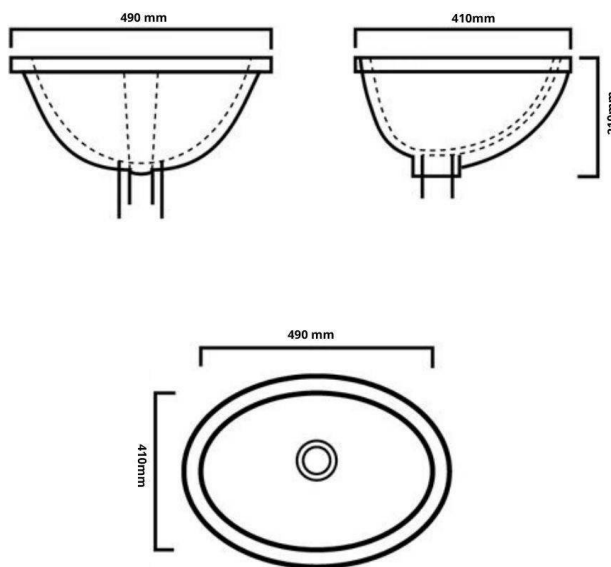

BAQROMA: ROMA - UNDERMOUNT BASIN

BAQROMA: 490mm (L) 410mm (W) 210mm (H)

DIMENSIONS

Length: 490mm | Width: 410mm | Depth: 210mm

DESCRIPTION

- The Roma is a contemporary undermount basin
- 490mm length x 410mm width x 210mm depth (+/-5mm tolerance)
- Constructed from vitreous china
- 32mm waste outlet
- Tap and waste are not included in the price of the basin and need to be purchased separately

IMPORTANT NOTICE

- The dimensions of all ceramic products may vary from size guidelines due to material properties and the handmade manufacturing process.
- It is strongly recommended that any cut-outs made to your bench top is made based on the individual product dimensions.
- All pictures and drawings on this brochure are representational only, changes in the product may have occurred since time of print.
- All prices on this brochure and The Sink Warehouse website are subject to change without notice.