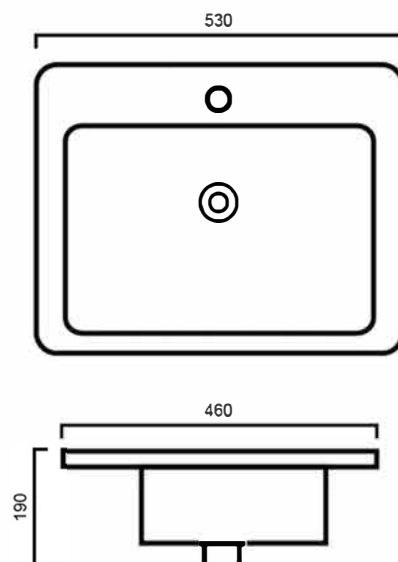

BAQROCKY: ROCKY - INSET BASIN

BAQROCKY: 530mm x 460mm x 190mm

DIMENSIONS

Length: 530mm | Width: 460mm | Depth: 190mm

DESCRIPTION

- The Rocky is a contemporary square inset basin
- 530mm length x 460mm width x 190mm depth (+/- 5mm tolerance)
- Constructed from vitreous china
- One tap hole
- With overflow
- 32mm waste outlet
- Tap and waste are not included in the price of the basin and need to be purchased separately

IMPORTANT NOTICE

- The dimensions of all ceramic products may vary from size guidelines due to material properties and the handmade manufacturing process.
- It is strongly recommended that any cut-outs made to your bench top is made based on the individual product dimensions.
- All pictures and drawings on this brochure are representational only, changes in the product may have occurred since time of print.
- All prices on this brochure and The Sink Warehouse website are subject to change without notice.