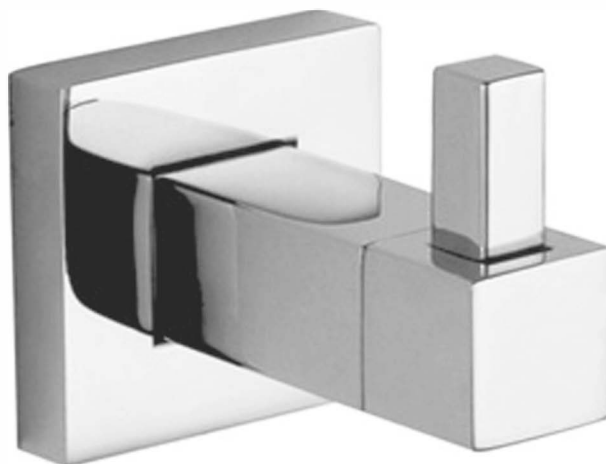

## BAQRH : QUADRO - ROBE HOOK

### DIMENSIONS

50mm length x 70mm depth

### DESCRIPTION

- Contemporary robe hook
- Including fixing kit
- Manufactured from 304, 18/10 grade stainless steel