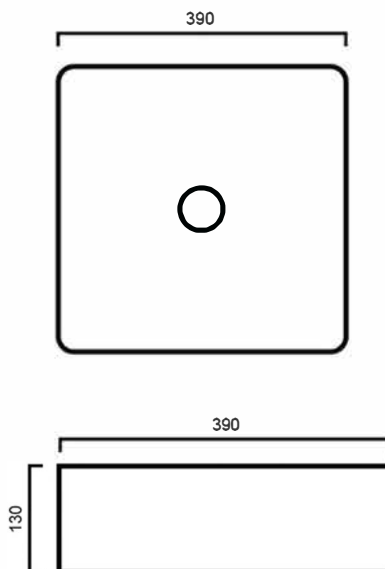

BAQQUE: QUE - ABOVE COUNTER BASIN

BAQQUE: 390mm x 390mm x 130mm

DIMENSIONS

Length: 390mm | Width: 390mm | Depth: 130mm

DESCRIPTION

- The Que is a contemporary above counter basin
- 390mm length x 390mm width x 130mm depth (+/- 5mm tolerance)
- Constructed from vitreous china ceramic
- No overflow
- 32mm waste outlet
- Tap and waste not are included in the price of the basin and need to be purchased seperately

IMPORTANT NOTICE

- The dimensions of all ceramic products may vary from size guidelines due to material properties and the handmade manufacturing process.
- It is strongly recommended that any cut-outs made to your bench top is made based on the individual product dimensions.
- All pictures and drawings on this brochure are representational only, changes in the product may have occurred since time of print.
- All prices on this brochure and The Sink Warehouse website are subject to change without notice.