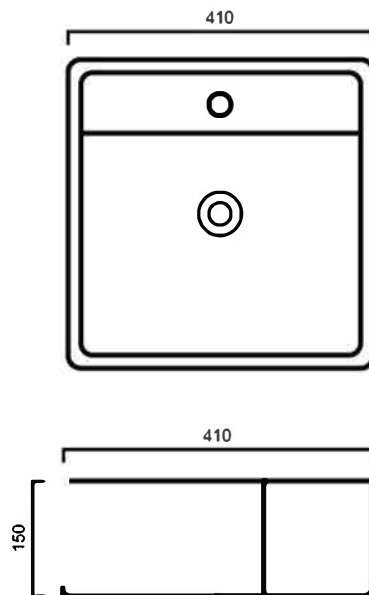

BAQQUADRO: QUADRO - ABOVE COUNTER BASIN

BAQQUADRO: 410mm x 410mm x 150mm

DIMENSIONS

Length: 410mm | Width: 410mm | Depth: 150mm

DESCRIPTION

- The Quadro is a contemporary square above counter basin
- 410mm length x 410mm width x 150mm depth (+/- 5mm tolerance)
- Constructed from vitreous china
- One tap hole
- With overflow
- 32mm waste outlet
- Tap and waste are not included in the price of the basin and need to be purchased separately

IMPORTANT NOTICE

- The dimensions of all ceramic products may vary from size guidelines due to material properties and the handmade manufacturing process.
- It is strongly recommended that any cut-outs made to your bench top is made based on the individual product dimensions.
- All pictures and drawings on this brochure are representational only, changes in the product may have occurred since time of print.
- All prices on this brochure and The Sink Warehouse website are subject to change without notice.