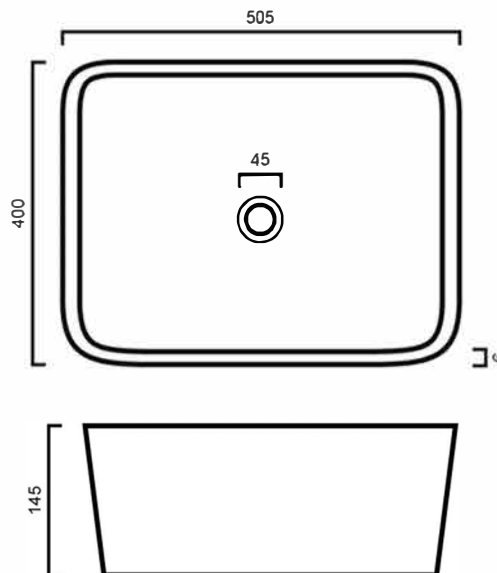

BAQPOOL POOL - ABOVE COUNTER BASIN

BAQPOOL: 505mm x 400mm x 145mm

DIMENSIONS

Length: 505mm | Width: 400mm | Depth: 145mm

DESCRIPTION

- The Pool is a contemporary above counter basin
- 505mm length x 400mm width x 145mm depth (+/- 5mm tolerance)
- Constructed from vitreous china
- No overflow
- 32mm waste outlet
- Tap and waste are not included in the price of the basin and need to be purchased seperately

IMPORTANT NOTICE

- The dimensions of all ceramic products may vary from size guidelines due to material properties and the handmade manufacturing process.
- It is strongly recommended that any cut-outs made to your bench top is made based on the individual product dimensions.
- All pictures and drawings on this brochure are representational only, changes in the product may have occurred since time of print.
- All prices on this brochure and The Sink Warehouse website are subject to change without notice.