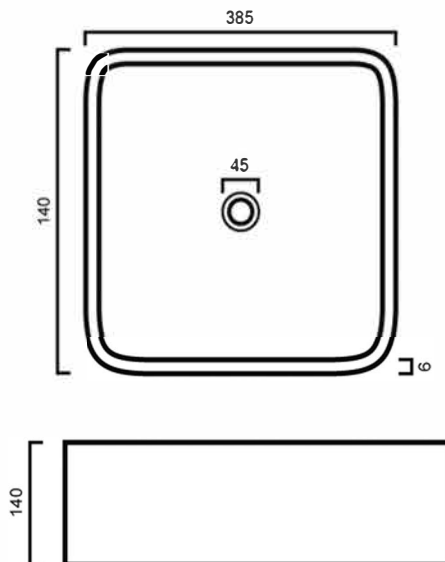

BAQPOND: POND - ABOVE COUNTER BASIN

BAQPOND: 385mm x 385mm x 140mm

DIMENSIONS

Length: 385mm | Width: 385mm | Depth: 140mm

DESCRIPTION

- The Pond is a contemporary above counter basin
- 385mm length x 385mm width x 140mm depth (+/- 5mm tolerance)
- Constructed from vitreous china
- No overflow
- 32mm waste outlet
- Tap and waste are not included in the price of the basin and need to be purchased separately

IMPORTANT NOTICE

- The dimensions of all ceramic products may vary from size guidelines due to material properties and the handmade manufacturing process.
- It is strongly recommended that any cut-outs made to your bench top is made based on the individual product dimensions.
- All pictures and drawings on this brochure are representational only, changes in the product may have occurred since time of print.
- All prices on this brochure and The Sink Warehouse website are subject to change without notice.