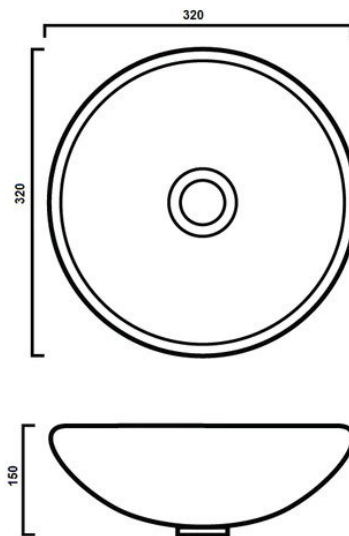

BAQPOLO320  
POLO 320 - WHITE ABOVE COUNTER BASIN

BAQPOLO: 320mm x 320mm x 150mm

## DIMENSIONS

Length: 320mm | Width: 320mm | Depth : 150mm

## DESCRIPTION

- The Polo is a white, round above counter bathroom basin
- 320mm long x 320mm wide x 150mm deep (+ /- 5mm tolerance)
- Constructed from vitreous china ceramic
- No overflow present
- 32mm waste outlet
- The tap and waste are not included in the price of the basin and need to be purchased additionally. Please see our wastes or basin mixers categories to compare