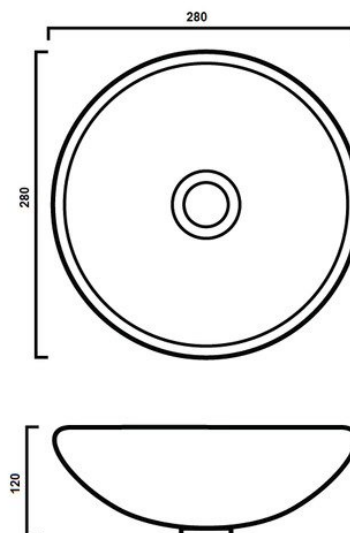

BAQPOLO280
POLO 280 - WHITE ABOVE COUNTER BASIN

BAQPOLO : 280mm x 280mm x 120mm

DIMENSIONS

Length: 280mm | Width: 280mm | Depth : 120mm

DESCRIPTION

- The Polo is a white, round above counter bathroom basin
- 280mm long x 280mm wide x 120mm deep (+ /- 5mm tolerance)
- Constructed from vitreous china ceramic
- No overflow present
- 32mm waste outlet
- The tap and waste are not included in the price of the basin and need to be purchased additionally. Please see our wastes or basin mixers categories to compare