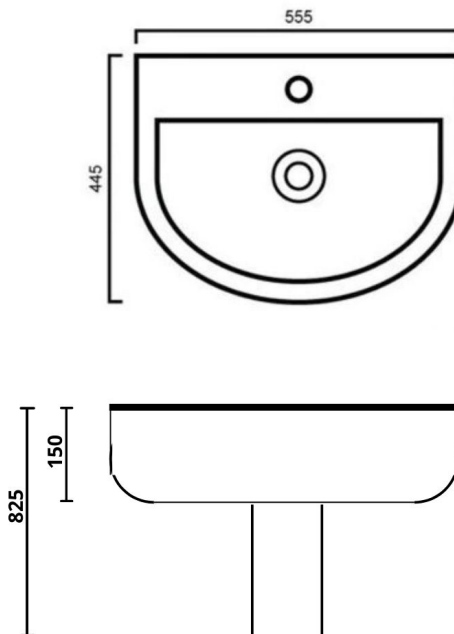

BAQPEDESTAL PEDESTAL - WHITE BASIN

BAQPEDESTAL : 555 mm (L) 445 mm (W) 150 mm (D) 825 mm (H)

DIMENSIONS

Length: 555mm | Width: 445mm | Depth: 150mm | Height: 825mm

DESCRIPTION

- The Pedestal is a white, rounded, pedestal basin
- 555mm Length x 445mm Width x 150mm Depth x 825 Height (+/- 5mm tolerance)
- Constructed from vitreous china ceramic
- One tap hole with overflow
- 32mm waste outlet
- The tap and waste are not included in the price of the basin and need to be purchased additionally. Please see our wastes or basin mixers categories to compare

IMPORTANT NOTICES

- The dimensions of all ceramic products may vary from size guidelines due to material properties and the handmade manufacturing process.
- It is strongly recommended that any cut-outs made to your bench top is made based on the individual product dimensions.
- All pictures and drawings on this brochure are representational only, changes in the product may have occurred since time of print.
- All prices on this brochure and The Sink Warehouse website are subject to change without notice.