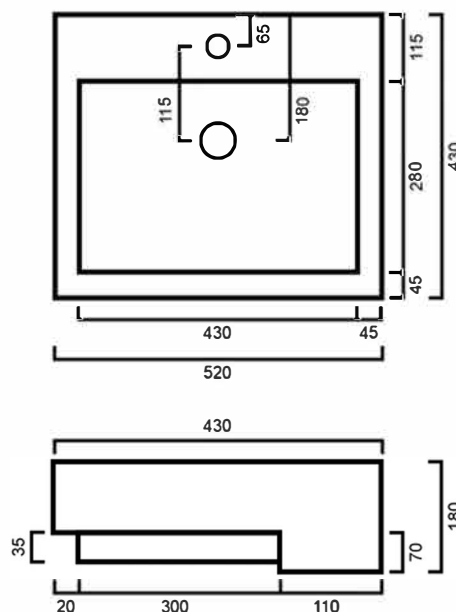

BAQNELSON: NELSON - SEMI RECESSED BASIN

BAQNELSON: 520mm x 430mm x 180mm

DIMENSIONS

Length: 520mm | Width: 430mm | Depth: 180mm

DESCRIPTION

- The Nelson is a contemporary semi-recessed basin
- 520mm length x 430mm width x 180mm depth (+/- 5mm tolerance)
- Constructed from vitreous china
- One tap hole
- With overflow
- 32mm waste outlet
- Tap and waste are not included in the price of the basin and need to be purchased separately

IMPORTANT NOTICE

- The dimensions of all ceramic products may vary from size guidelines due to material properties and the handmade manufacturing process.
- It is strongly recommended that any cut-outs made to your bench top is made based on the individual product dimensions.
- All pictures and drawings on this brochure are representational only, changes in the product may have occurred since time of print.
- All prices on this brochure and The Sink Warehouse website are subject to change without notice.