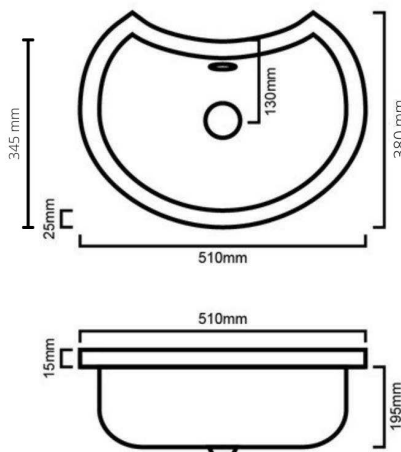

BAQMOON: MOON - UNDERMOUNT BASIN

BAQMOON: 510mm x 380mm x 195mm

DIMENSIONS

Length: 510mm | Width: 380mm | Depth: 195mm

DESCRIPTION

- The Moon is a contemporary undermount basin
- 510mm length x 380mm width x 195mm depth (+/- 5mm tolerance)
- Ceramic construction
- With overflow
- 32mm waste outlet
- Tap and waste are not included in the price of the basin and need to be purchased separately

IMPORTANT NOTICES

- The dimensions of all ceramic products may vary from size guidelines due to material properties and the handmade manufacturing process.
- It is strongly recommended that any cut-outs made to your bench top is made based on the individual product dimensions.
- All pictures and drawings on this brochure are representational only, changes in the product may have occurred since time of print.
- All prices on this brochure and The Sink Warehouse website are subject to change without notice.