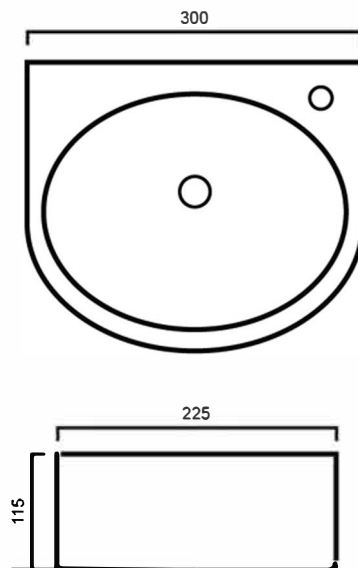

BAQMINI: MINI - WALL HUNG BASIN

BAQMINI: 300mm x 225mm x 115mm

DIMENSIONS

Length: 300mm | Width: 225mm | Depth: 115mm

DESCRIPTION

- The Mini is a powder room/ensuite wall hung basin
- 300mm length x 225mm width x 115mm depth (+/- 5mm tolerance)
- Constructed from vitreous china
- One tap hole
- No overflow
- 32mm waste outlet
- Tap and waste are not included in the price of the basin and need to be purchased separately

IMPORTANT NOTICES

- The dimensions of all ceramic products may vary from size guidelines due to material properties and the handmade manufacturing process.
- It is strongly recommended that any cut-outs made to your bench top is made based on the individual product dimensions.
- All pictures and drawings on this brochure are representational only, changes in the product may have occurred since time of print.
- All prices on this brochure and The Sink Warehouse website are subject to change without notice.