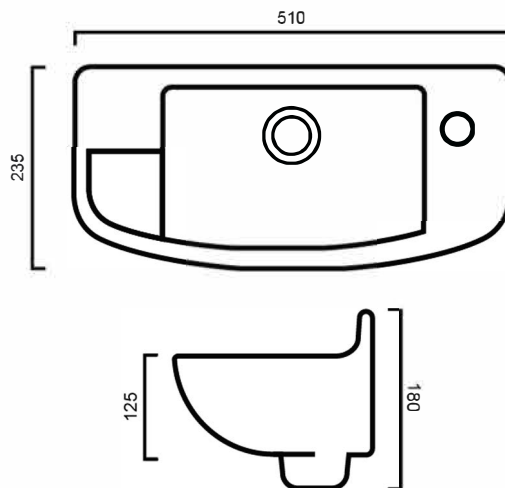

BAQMINDI: MINDI - WALL HUNG BASIN

BAQMINDI: 510mm x 235mm x 180mm

DIMENSIONS

Length: 510mm | Width: 235mm | Depth: 180mm

DESCRIPTION

- The Mindi is a contemporary wall hung basin
- 510mm length x 235mm width x 180mm depth (+/- 5mm tolerance)
- Constructed from vitreous china
- One tap hole
- With overflow
- 32mm waste outlet
- Tap and waste are not included in the price of the basin and need to be purchased separately

IMPORTANT NOTICES

- The dimensions of all ceramic products may vary from size guidelines due to material properties and the handmade manufacturing process.
- It is strongly recommended that any cut-outs made to your bench top is made based on the individual product dimensions.
- All pictures and drawings on this brochure are representational only, changes in the product may have occurred since time of print.
- All prices on this brochure and The Sink Warehouse website are subject to change without notice.