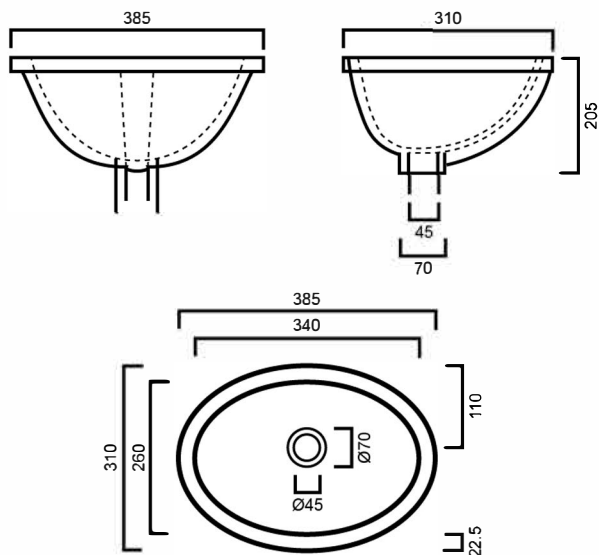

BAQMILAN: MILAN - UNDERMOUNT BASIN

**BAQMILAN: Outside: 385mm x 310mm x 205mm
Inside: 340mm x 260mm x 205mm**

DIMENSIONS

Length: 380mm | Width: 310mm | Depth: 205mm

DESCRIPTION

- The Milan is a contemporary undermount basin
- 380mm length x 310mm width x 205mm depth(+/- 5mm tolerance)
- Constructed from vitreous china
- With overflow
- 32mm waste outlet
- Tap and waste are not included in the price of the basin and need to be purchased seperately

IMPORTANT NOTICES

- The dimensions of all ceramic products may vary from size guidelines due to material properties and the handmade manufacturing process.
- It is strongly recommended that any cut-outs made to your bench top is made based on the individual product dimensions.
- All pictures and drawings on this brochure are representational only, changes in the product may have occurred since time of print.
- All prices on this brochure and The Sink Warehouse website are subject to change without notice.