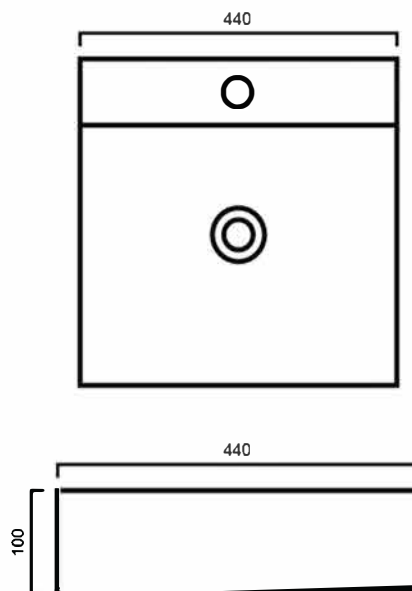

BAQMADDIE: MADDIE - ABOVE COUNTER BASIN

BAQMADDIE: 440mm x 440mm x 100mm

DIMENSIONS

Length: 440mm | Width: 440mm | Depth: 100mm

DESCRIPTION

- The Maddie is a contemporary above counter basin
- 440mm length x 440mm width x 100mm depth (+/- 5mm tolerance)
- Constructed from vitreous china
- One tap hole
- With overflow
- 32mm waste outlet
- Tap and waste are not included in the price of the basin and need to be purchased separately