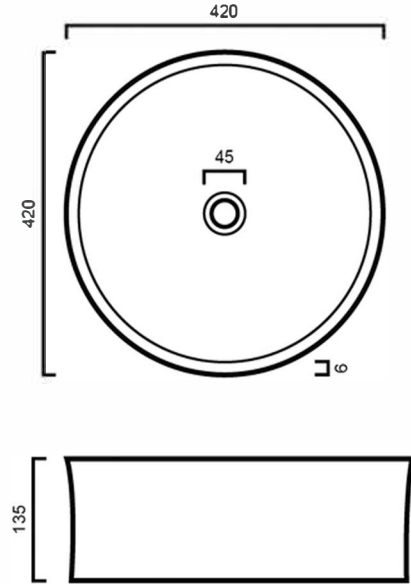

BAQLAKE: LAKE - ABOVE COUNTER BASIN

BAQLAKE: 420mm x 420mm x 135mm

DIMENSIONS

Length: 420mm | Width: 420mm | Depth: 135mm

DESCRIPTION

- The Lake is a contemporary above counter basin
- 420mm length x 420mm width x 135mm depth (+/- 5mm tolerance)
- Constructed from vitreous china
- No overflow
- 32mm waste outlet
- Tap and waste are not included in the price of the basin and need to be purchased seperately

IMPORTANT NOTICE

- The dimensions of all ceramic products may vary from size guidelines due to material properties and the handmade manufacturing process.
- It is strongly recommended that any cut-outs made to your bench top is made based on the individual product dimensions.
- All pictures and drawings on this brochure are representational only, changes in the product may have occurred since time of print.
- All prices on this brochure and The Sink Warehouse website are subject to change without notice.