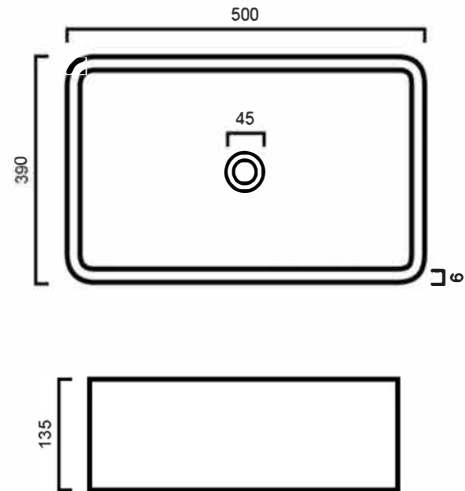

BAQLAGOON: LAGOON - ABOVE COUNTER BASIN

BAQLAGOON: 500mm x 390mm x 135mm

DIMENSIONS

Length: 500mm | Width: 390mm | Depth: 135mm

DESCRIPTION

- The Lagoon is a contemporary above counter basin
- 420mm length x 420mm width x 135mm depth (+/- 5mm tolerance)
- Constructed from vitreous china
- No overflow
- 32mm waste outlet
- Tap and waste are not included in the price of the basin and need to be purchased seperately

IMPORTANT NOTICE

- The dimensions of all ceramic products may vary from size guidelines due to material properties and the handmade manufacturing process.
- It is strongly recommended that any cut-outs made to your bench top is made based on the individual product dimensions.
- All pictures and drawings on this brochure are representational only, changes in the product may have occurred since time of print.
- All prices on this brochure and The Sink Warehouse website are subject to change without notice.