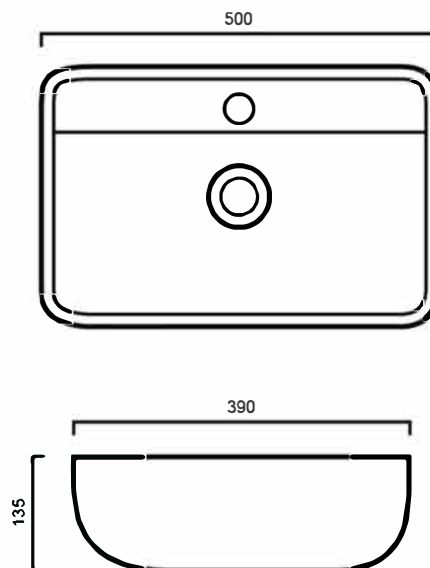

# BAQKELLY: KELLY - ABOVE COUNTER BASIN

**BAQKELLY: 500mm x 390mm x 135mm**

## DIMENSIONS

Length: 500mm | Width: 390mm | Depth: 135mm

## DESCRIPTION

- The Kelly is a contemporary above counter basin
- 500mm length x 390mm width x 135mm depth (+/- 5mm tolerance)
- Constructed from vitreous china
- No overflow
- 32mm waste outlet
- Tap and waste are not included in the price of the basin and need to be purchased seperately

## IMPORTANT NOTICE

- The dimensions of all ceramic products may vary from size guidelines due to material properties and the handmade manufacturing process.
- It is strongly recommended that any cut-outs made to your bench top is made based on the individual product dimensions.
- All pictures and drawings on this brochure are representational only, changes in the product may have occurred since time of print.
- All prices on this brochure and The Sink Warehouse website are subject to change without notice.