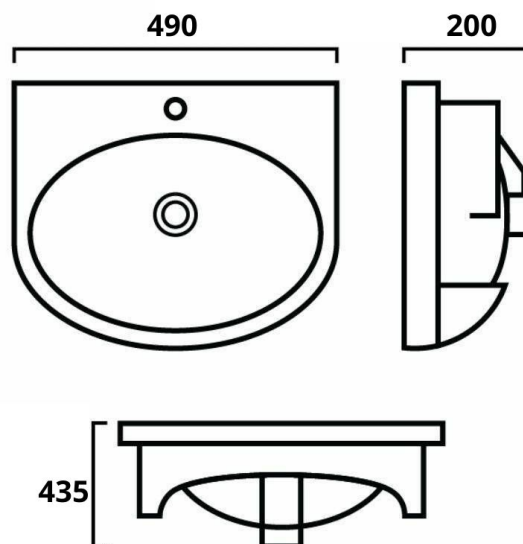

BAQJUPITER: JUPITER - SEMI RECESSED BASIN

BAQJUPITER1: 490mm x 435mm x 200mm

DIMENSIONS

Length: 490mm | Width: 435mm | Depth: 200mm

DESCRIPTION

- The Jupiter is an oval semi-recessed basin
- 490mm length x 435mm width x 200mm depth (+/- 5mm tolerance)
- Constructed from vitreous china
- One tap hole
- Overflow
- 32mm waste outlet
- Tap and waste are not included in the price of the basin and need to be purchased separately

IMPORTANT NOTICE

- The dimensions of all ceramic products may vary from size guidelines due to material properties and the handmade manufacturing process.
- It is strongly recommended that any cut-outs made to your bench top is made based on the individual product dimensions.
- All pictures and drawings on this brochure are representational only, changes in the product may have occurred since time of print.
- All prices on this brochure and The Sink Warehouse website are subject to change without notice.