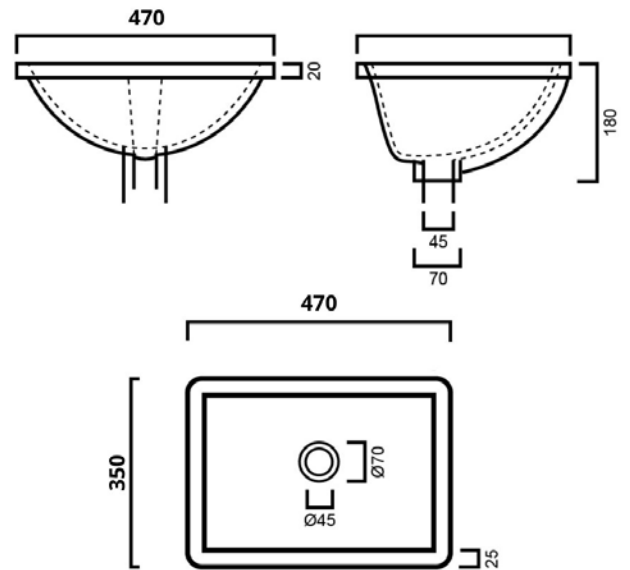

# BAQFRESNO: FRESNO - UNDERMOUNT BASIN

**BAQFRESNO: 470mm (L) x 350mm (W) x 180mm (D)**

## DIMENSIONS

Length: 470mm | Width: 350mm | Depth: 180mm

## DESCRIPTION

- The Fresno is a contemporary undermount basin
- 470mm length x 350mm width x 180mm depth
- Constructed from vitreous china
- With overflow
- 32mm waste outlet
- Tap and waste are not included in the price of the basin and need to be purchased separately

## IMPORTANT NOTICES

- The dimensions of all ceramic products may vary from size guidelines due to material properties and the handmade manufacturing process.
- It is strongly recommended that any cut-outs made to your bench top is made based on the individual product dimensions.
- All pictures and drawings on this brochure are representational only, changes in the product may have occurred since time of print.
- All prices on this brochure and The Sink Warehouse website are subject to change without notice.