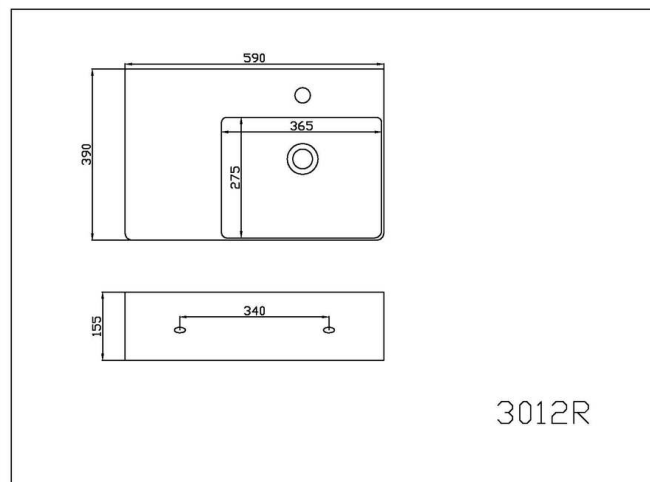

BAQFLAY FLAY - WHITE WALL HUNG BASIN

DIMENSIONS

Length: 600mm | Width: 410mm | Depth: 125mm

DESCRIPTION

- The Flay is a white, round above counter bathroom basin
- 600mm long x 410mm wide x 125mm deep (+/- 5mm tolerance)
- Constructed from vitreous china ceramic
- Built in overflow
- 32mm waste outlet Tap and waste are not included in the price of the basin and need to be purchased separately

IMPORTANT NOTICES

- The dimensions of all ceramic products may vary from size guidelines due to material properties and the handmade manufacturing process.
- It is strongly recommended that any cut-outs made to your bench top is made based on the individual product dimensions.
- All pictures and drawings on this brochure are representational only, changes in the product may have occurred since time of print.
- All prices on this brochure and The Sink Warehouse website are subject to change without notice.