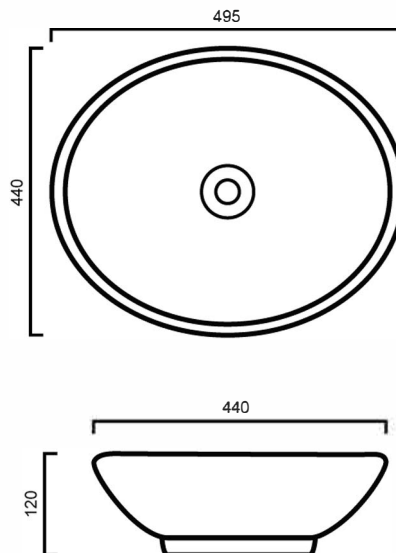

BAQELLE: ELLE - ABOVE COUNTER BASIN

BAQELLE: 495mm x 440mm x 120mm

DIMENSIONS

Length: 495mm | Width: 440mm | Depth: 120mm

DESCRIPTION

- The Elle is a contemporary, white, round, above counter basin
- 495mm long x 440mm wide x 120mm deep (+/- 5mm tolerance)
- Constructed from vitreous china ceramic
- One tap hole
- No overflow
- 32mm waste outlet
- Tap and waste are not included in the price of the basin and need to be purchased separately

IMPORTANT NOTICE

- The dimensions of all ceramic products may vary from size guidelines due to material properties and the handmade manufacturing process.
- It is strongly recommended that any cut-outs made to your bench top is made based on the individual product dimensions.
- All pictures and drawings on this brochure are representational only, changes in the product may have occurred since time of print.
- All prices on this brochure and The Sink Warehouse website are subject to change without notice.